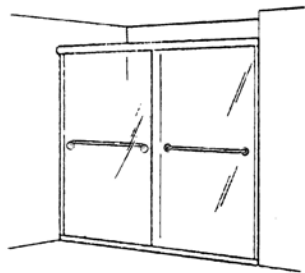

SE 1700

SHOWER - SLIDING					
SE1700	38" - 48"	70 1/2"	$545	$595	$620
SE1700	48" - 60"	70 1/2"	$625	$675	$700

under size slider
height, width or both add $50

over height to 76" add $150
over 76" call

SLIDING HEIGHT OPTIONS	
CODE	HEIGHT
(S)TE	55 1/2"
(S)SE	67 1/2"
(SS)SE	65 1/2"
(SF)SE	64 1/2"

"S" DOOR OPTION

1/4" clear glass

60" Tub $175

60" Shower $175

48" Shower $175

**Any other glass, size,
or model - Add $250**