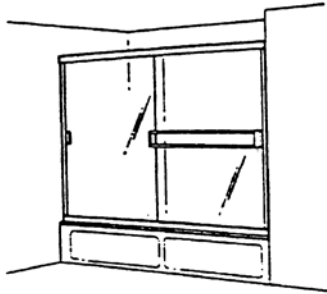

**TE 1400**

model	width	height	silver
<b>TUB - SLIDING</b>			
TE1400-60	48" - 60"	57 3/8"	\$430
TE1400-66	60" - 66"	57 3/8"	\$500

*under size slider  
height, width, or both add \$50*

**SE 1400**

<b>SHOWER - SLIDING</b>			
SE1400-48	38" - 48"	70 3/8"	\$430
SE1400-60	48" - 60"	70 3/8"	\$500