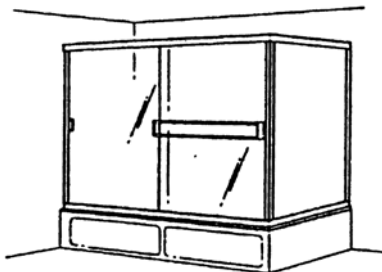

TE/SE 1400-3 (90°)

fabrication

- taper - $75
- notch glass buttress - $100
- buttress fab. - n/c
- butt glaze corners - $54
  (flat polish 1/4" no mitres)
- clip corner panel - $270
- clip corner panel w/template - $171
- extra/overwidth panel to 24" - $140

metal

- prestige header upgrade - $140
- extra standard towel bar - $43
- extra standard color towel bar - $70
- accent towel bar inserts - $27
- mixed colors - $27 and up

PHONE
1-800-842-3205

FAX
1-616-842-2157