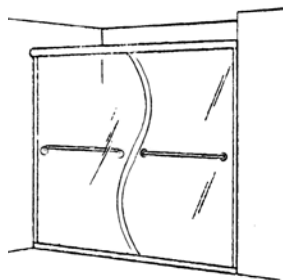

### "S" DOOR OPTION

1/4" clear glass

60" Tub      \$175

60" Shower      \$175

48" Shower      \$175

**Any other glass, size,  
or model - Add \$250**

SE 1700 "S" door