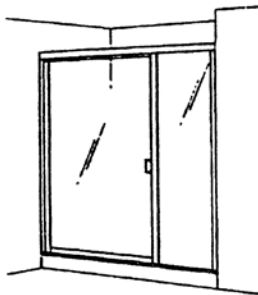

## HIGHLIGHT FRAMELESS PIVOT DOOR STALL ENCLOSURE

*Additional charges for glass options and standard colors are on pages 11 & 12.*

- prices include clear, pattern 62, rain, and aquatex
- standard door size is 24" - please specify when ordering any other size
- additional charges for fabrication or metal options, see below
- magnetic handle latch standard