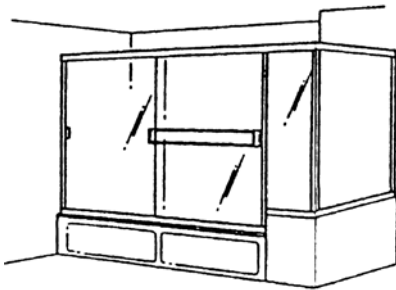

TE/SE 1400-1

model            width            silver

TUB - SLIDING W/PANEL		
TE1400-1	84"	\$730
TE1400-1-3	84" x 40"	\$810
TE1400-3	60" x 40"	\$755

standard height 57 3/8"

under size slider  
height, width or  
both add \$50