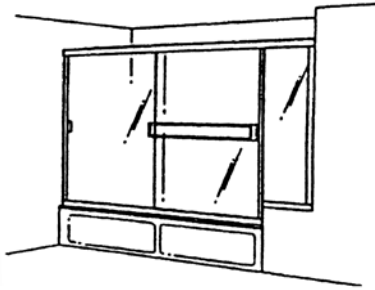

HIGHLIGHT FRAMELESS SLIDING DOOR

Additional charges for glass options and standard colors on pages 5 and 6.

- prices include clear, pattern 62, rain, and aquatex
- additional charges for fabrication or metal options, see below

TE/SE 1400-1

model   width   silver

TUB - SLIDING W/PANEL		
TE1400-1	84"	$730
TE1400-1-3	84" x 40"	$810
TE1400-3	60" x 40"	$755

standard height 57 3/8"

under size slider
height, width or
both add $50