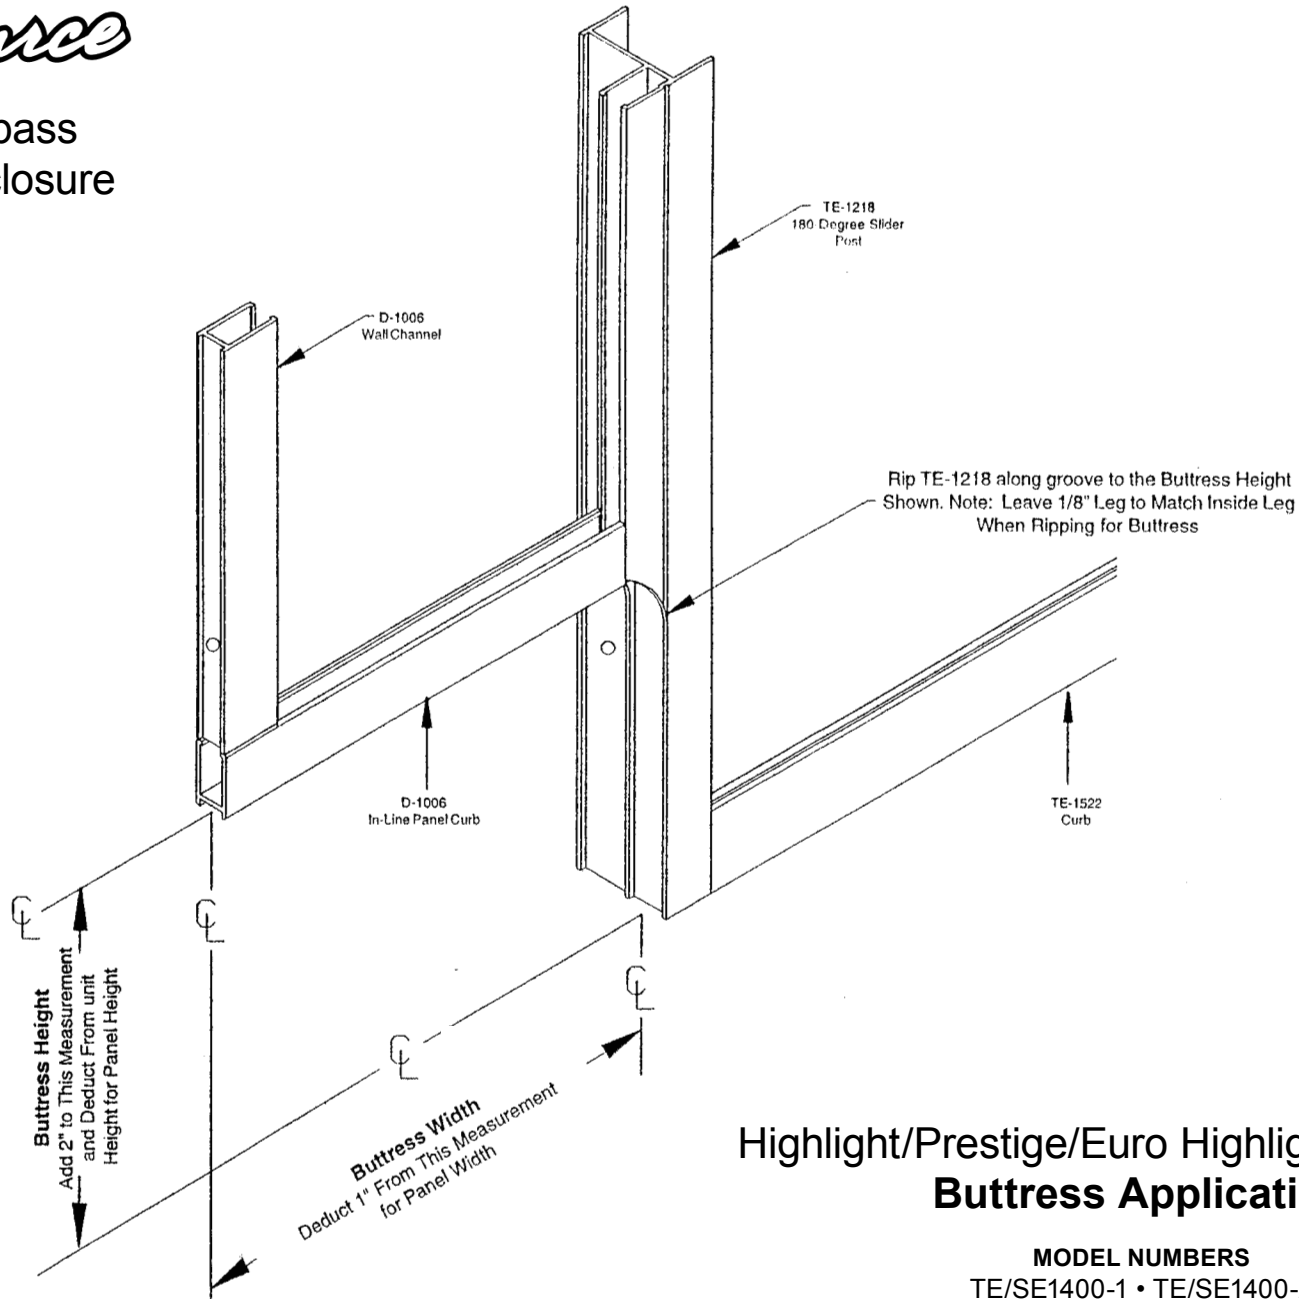

Frameless Bypass Tub/Shower Enclosure

Highlight/Prestige/Euro Highlight/Performer Butress Application

MODEL NUMBERS

TE/SE1400-1 • TE/SE1400-2
TE/SE1600-1 • TE/SE1600-2
EHT/EHS1400-1 • EHT/EHS1400-2
TE/SE1700-1 • TE/SE1700-2