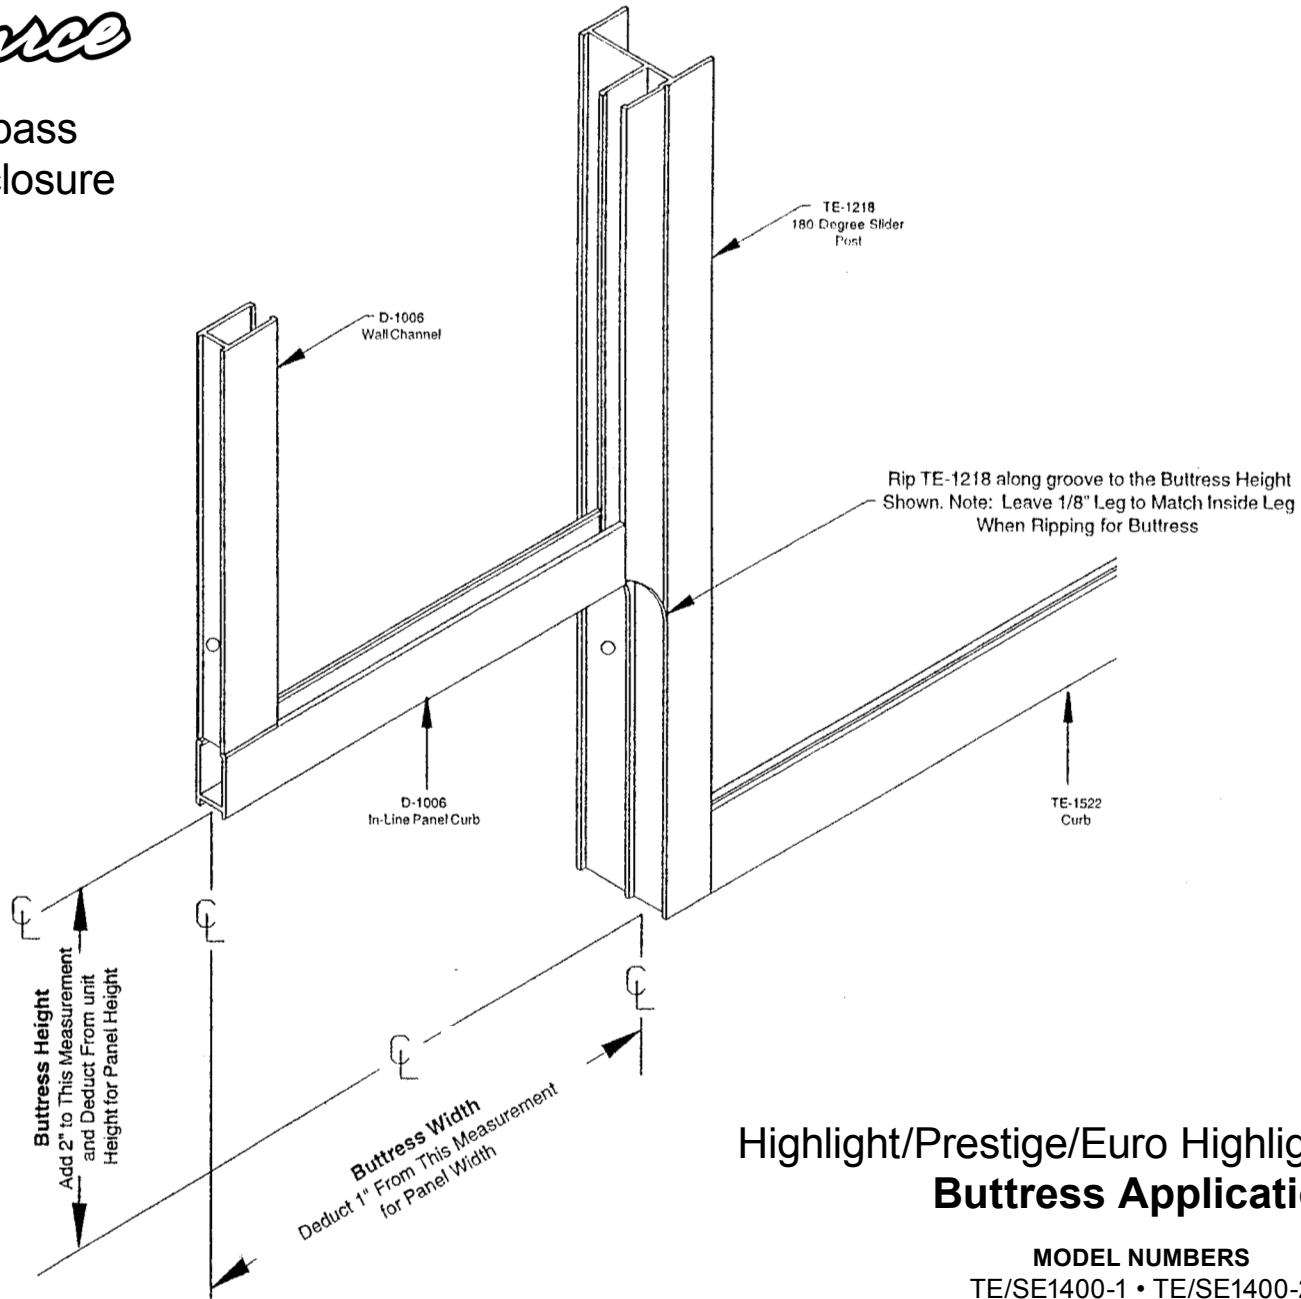

# Frameless Bypass Tub/Shower Enclosure

### MODEL NUMBERS

- TE/SE1400-1 • TE/SE1400-2
- TE/SE1600-1 • TE/SE1600-2
- EHT/EHS1400-1 • EHT/EHS1400-2
- TE/SE1700-1 • TE/SE1700-2