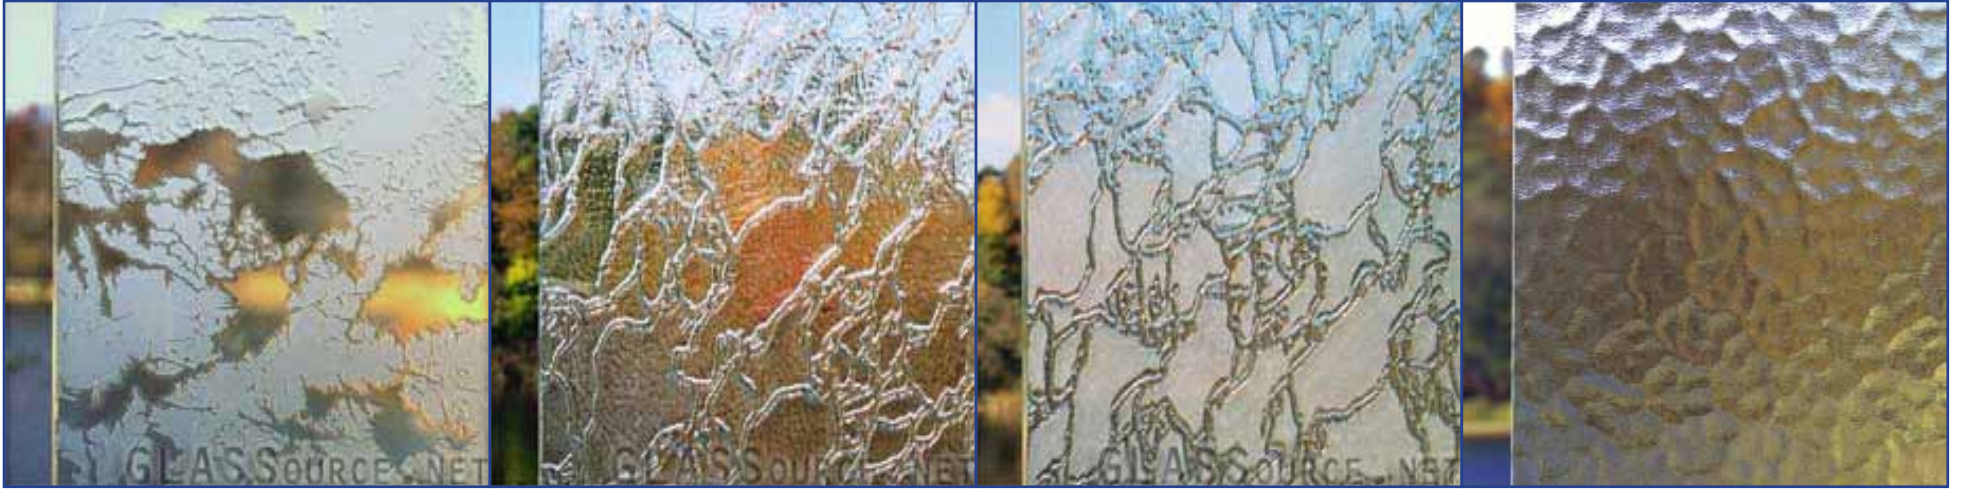

# Pattern Glass

**coral**  
3/8"

**delta**  
5/32"

**deltamate**  
5/32"

**aquatex**  
5/32", 3/16"

**antique**  
1/8"

**gluechip**  
1/4", 3/8"

**chinchilla**  
1/8"