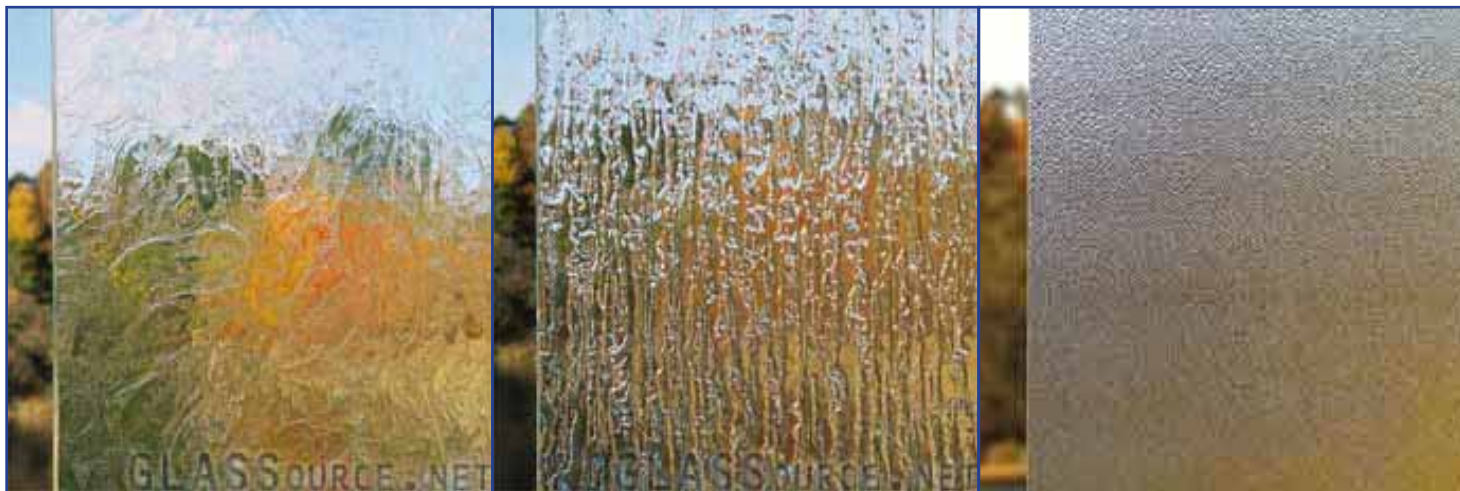

Shower Door Pattern Glass

Suitable for semi-frameless and euro doors, confirm hardware compatibility with desired pattern.

IN STOCK

coral
3/8"

autumn
1/4"

acid etch/steam mist
1/4", 3/8", 1/2"

aquatex
3/16"

master carre
1/4"

masterline
1/4"

thin ribbed
1/4"

reed
1/4"

glue chip
1/4", 3/8"

rain
3/16", 3/8"

pattern 62
3/16"

clear
1/4", 3/8", 1/2", 3/4"